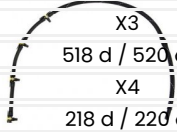

MS324

INJECTOR PIPE FUEL HOSE

MODEL	MOTOR	YIL
X3	sDrive 18 d / xDrive 20 d	2016 / 2020
518 d / 520 d	2.0 d / xDrive20d 2.0	2016 / 2020
X4	xDrive20d 2.0	2014 / 2018
218 d / 220 d	2.0 d / 2.0 xdrive	2013 / 2017
114 d / 116 d / 118 d / 120 d	1.6 d / 2.0 d	2012 / 2019

OEM NO : 13538516196, 13538583458, 8516196, 8583458